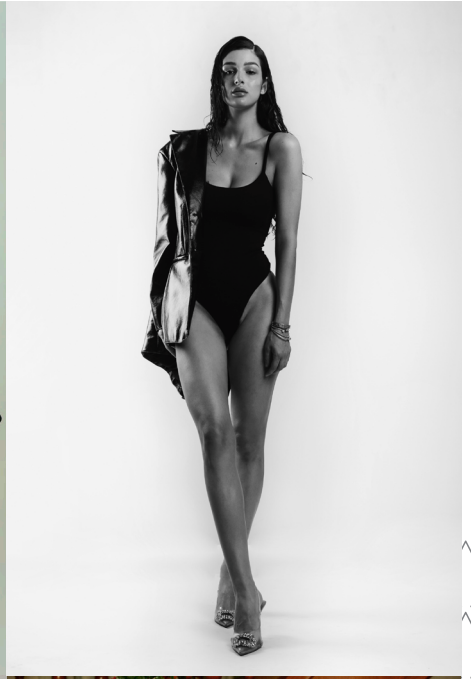

*Melania C.*

CLARENCE

EVENT MODEL MANAGEMENT

Height: 178 - Chest: 89 - Waist: 71 - Hips: 103 - Shoes: 40  
Hair Colour: castani - Eyes: castani

[www.clarencemanagement.com](http://www.clarencemanagement.com) • [info@clarencemanagement.com](mailto:info@clarencemanagement.com)