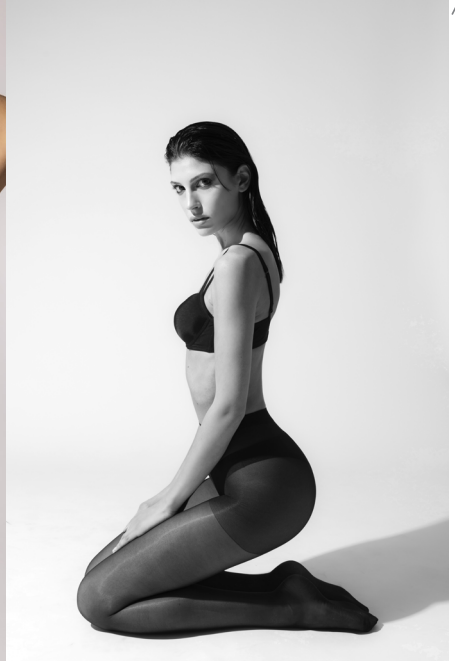

*Sara Giamundo*

CLARENCE

EVENT MODEL MANAGEMENT

Height: 179 - Chest: 83 - Waist: 64 - Hips: 94 - Shoes: 40

Hair Colour: castano - Eyes: castani

[www.clarencemanagement.com](http://www.clarencemanagement.com) • [info@clarencemanagement.com](mailto:info@clarencemanagement.com)