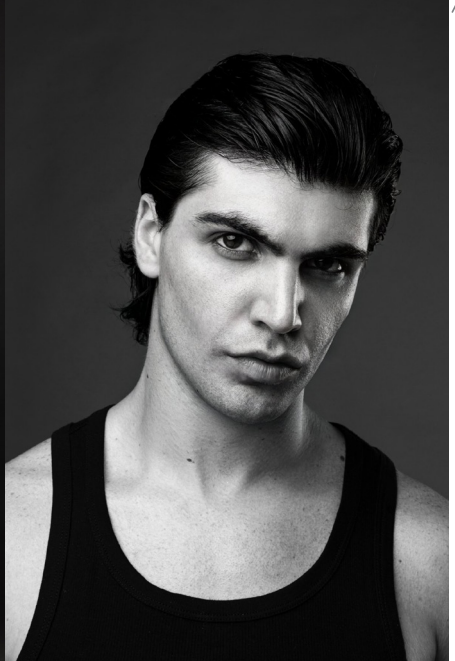

*Raffaele*  
CLARENCE  
EVENT MODEL MANAGEMENT

Height: 185 - Chest: 98 - Waist: 85 - Hips: 95 - Shoulder: 48 - Neck: -- - Wrist: 18  
Jacket: 48 - Pants: 46 - Shoes: 43 - Hair Colour: castani - Eyes: castani  
[www.clarencemanagement.com](http://www.clarencemanagement.com) • [info@clarencemanagement.com](mailto:info@clarencemanagement.com)